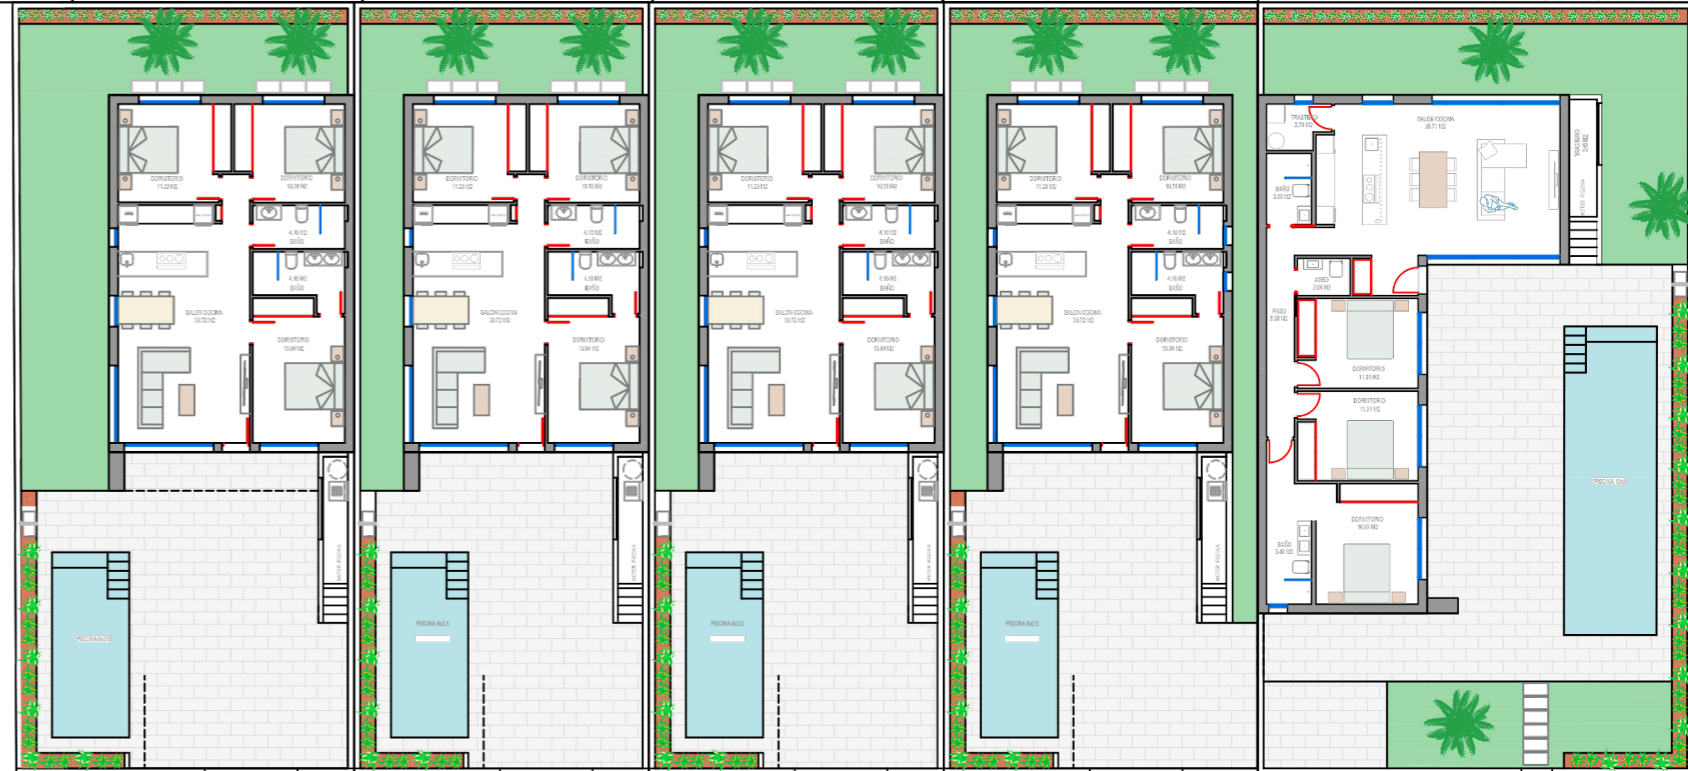

VILLA 1 - 130m2
PLOT 350m2

499.900€
VILLA 2 - 100m2
PLOT 235m2

499.900€
VILLA 3 - 106m2
PLOT 235m2

499.900€
VILLA 4 - 106m2
PLOT 235m2

VILLA 5 - 106m2
PLOT 235m2

499.900€
VILLA 6 - 106m2
PLOT 235m2

499.900€
VILLA 7 - 106m2
PLOT 235m2

519.900€
VILLA 8 - 106m2
PLOT 255m2

689.900€
VILLA 9 - 130m2
PLOT 354m2

VILLAS ALEJANDRA XIV - FASE I

LOS ALCAZARES

This Masterplan is purely informative for commercial purposes and has no private or public legal value. Therefore, this Masterplan has not a binding content, is subject to all kind of amendments and does not correspond to the documentation that must be submitted for the municipal licences.

VILLA 14 - 103m2
PLOT 275m2

548.900€

VILLA 13 - 103m2
PLOT 235m2

514.900€

VILLA 12 - 103m2
PLOT 235m2

514.900€

VILLA 11 - 103m2
PLOT 255m2

534.900€

VILLA 10 - 130m2
PLOT 354m2

714.900€

VILLAS 2-7 106m² PLOT 235m²

499.900€

*Este plano es indicativo y puede variar respecto a lo ejecutado.
*This plan is indicative and may change with respect to the execution.