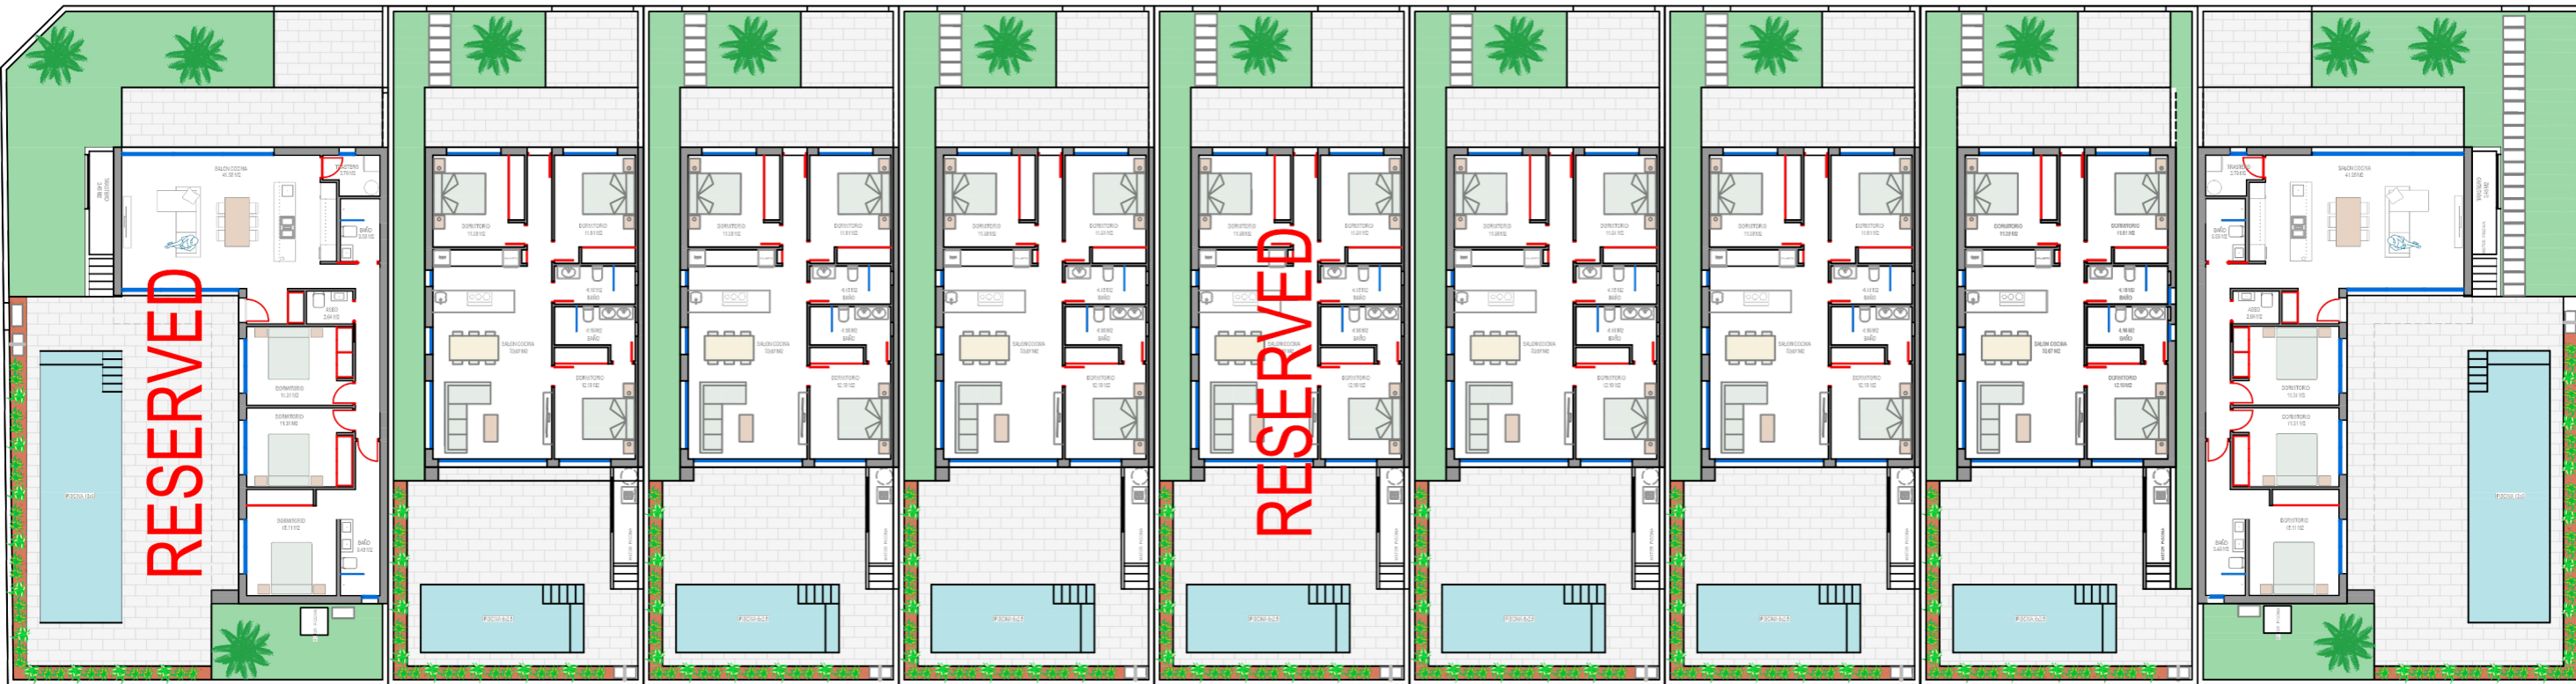

VILLA 1 - 130m2
PLOT 350m2

499.900€
VILLA 2 - 100m2
PLOT 235m2

499.900€
VILLA 3 - 106m2
PLOT 235m2

499.900€
VILLA 4 - 106m2
PLOT 235m2

VILLA 5 - 106m2
PLOT 235m2

499.900€
VILLA 6 - 106m2
PLOT 235m2

499.900€
VILLA 7 - 106m2
PLOT 235m2

519.900€
VILLA 8 - 106m2
PLOT 255m2

689.900€
VILLA 9 - 130m2
PLOT 354m2

VILLAS ALEJANDRA XIV - FASE I

LOS ALCAZARES

This Masterplan is purely informative for commercial purposes and has no private or public legal value. Therefore, this Masterplan has not a binding content, is subject to all kind of amendments and does not correspond to the documentation that must be submitted for the municipal licences.

VILLA 10 - 130m2
PLOT 354m2

714.900€

VILLAS 2-7 106m² PLOT 235m²

499.900€

*Este plano es indicativo y puede variar respecto a lo ejecutado.
*This plan is indicative and may change with respect to the execution.

VILLA 9 - 130m² PLOT 354m²

689.900€

*Este plano es indicativo y puede variar respecto a lo ejecutado.
*This plan is indicative and may change with respect to the execution.

VILLA 10 - 130m² PLOT 354m²

*Este plano es indicativo y puede variar respecto a lo ejecutado.
*This plan is indicative and may change with respect to the execution.